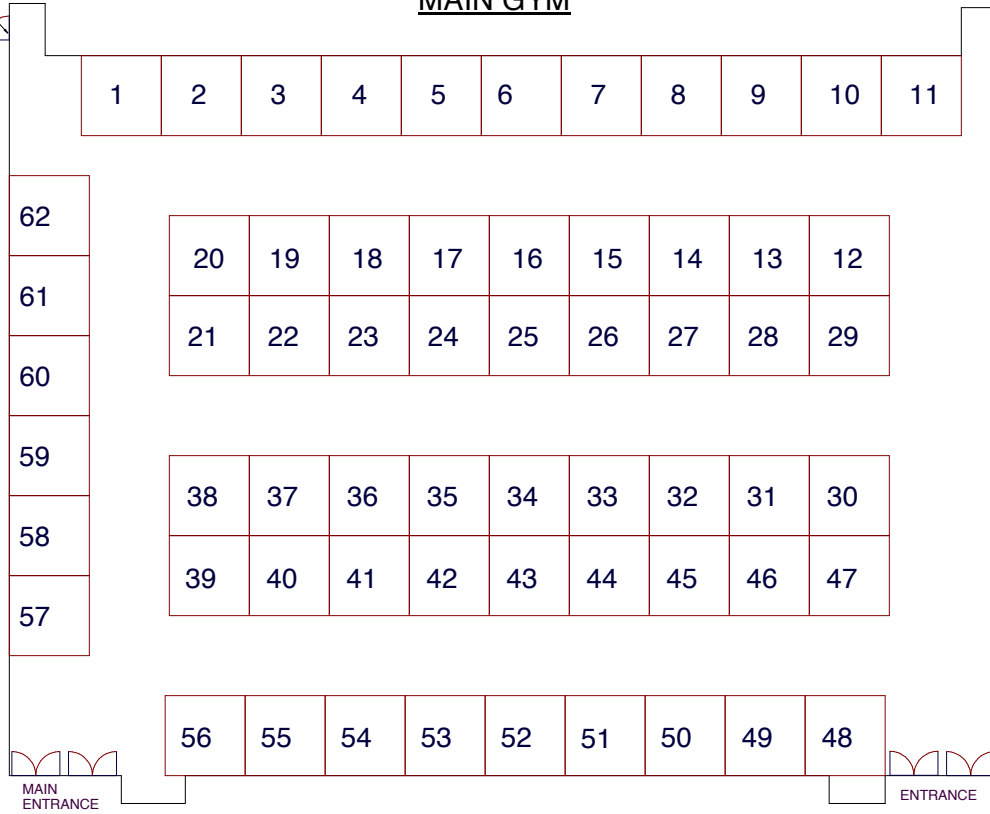

EMERGENCY EXIT ONLY

Conifer High School

MAIN GYM

EMERGENCY EXIT ONLY

MAIN ENTRANCE

LOBBY

CAFETORIUM